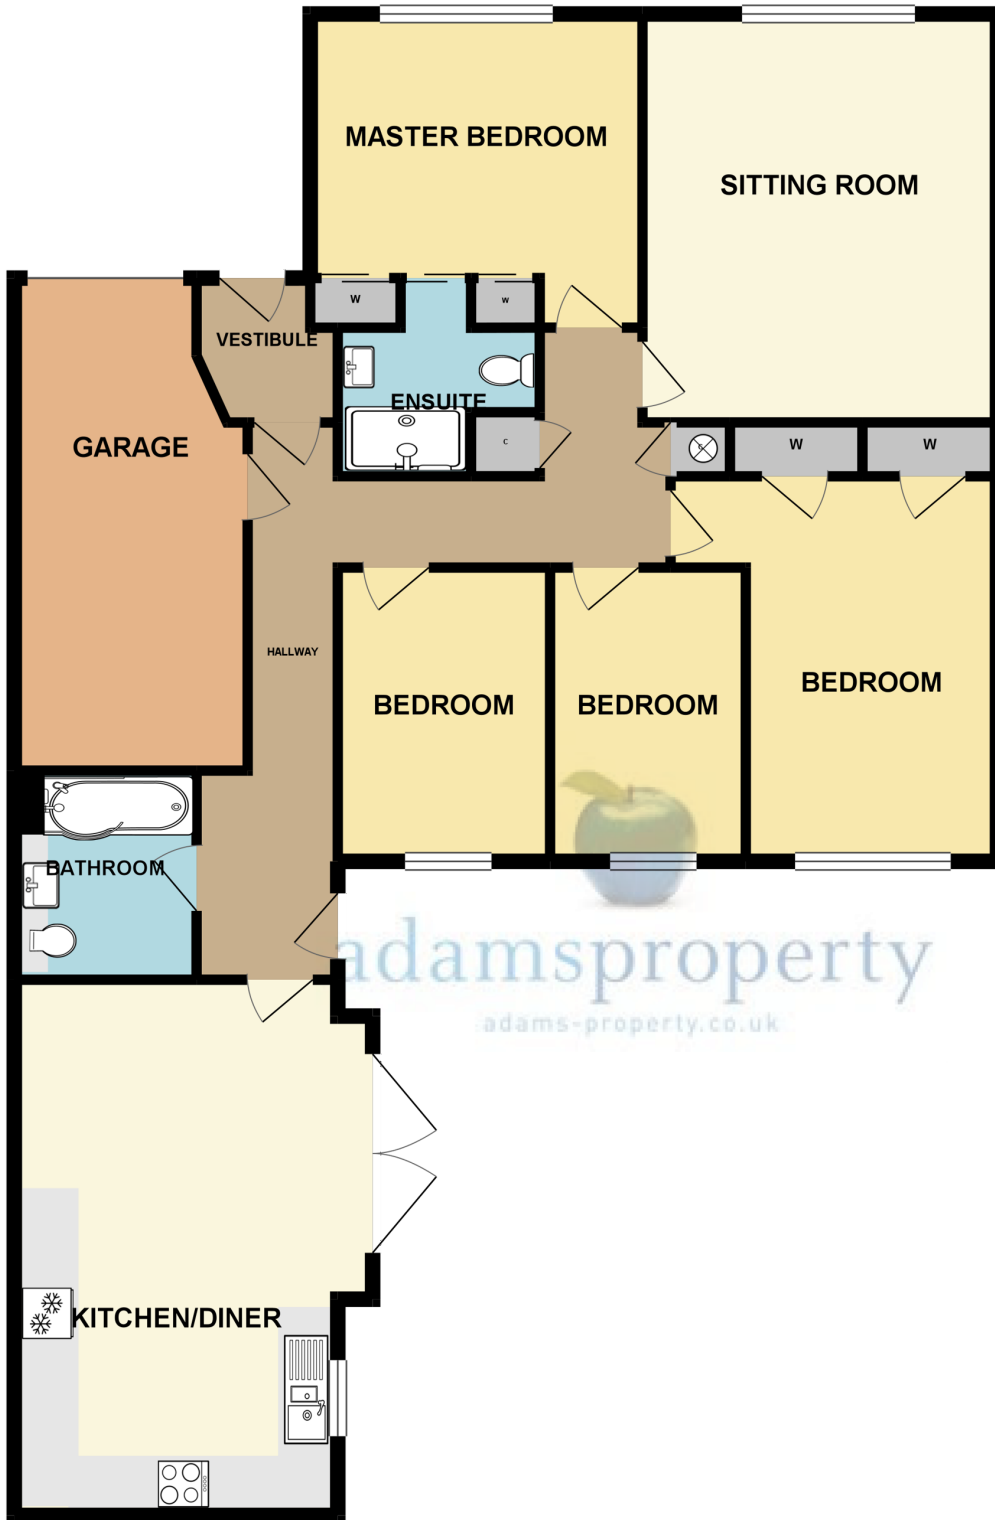

GROUND FLOOR 130.75 sq. m.  
( 1407.42 sq. ft. )

TOTAL FLOOR AREA : 130.75 sq. m. ( 1407.42 sq. ft. ) approx.

Whilst every attempt has been made to ensure the accuracy of the floorplan contained here, measurements of doors, windows, rooms and any other items are approximate and no responsibility is taken for any error, omission or mis-statement. This plan is for illustrative purposes only and should be used as such by any prospective purchaser. The services, systems and appliances shown have not been tested and no guarantee as to their operability or efficiency can be given.  
Made with Metropix ©2019